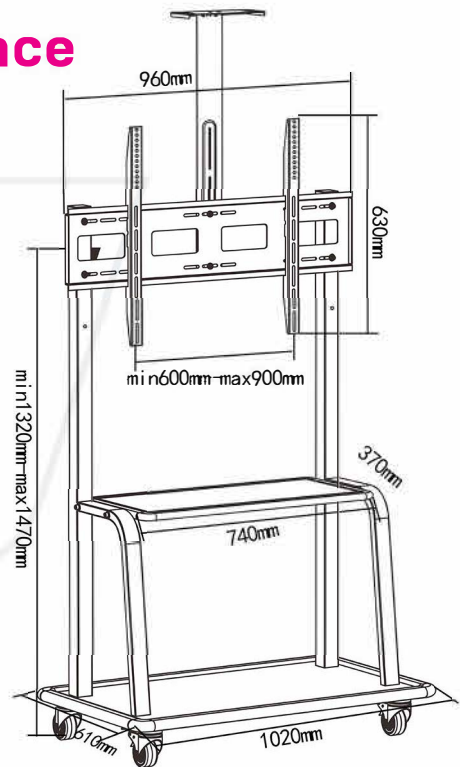

SH 100FS

Heavy Duty Mobile TV Cart

Fits most 55" - 120"

New Design,
New Experience

Weight Capacity

150 Kgs

Curved Monitor

VESA Compatible

900x600

Screen Size

55"-120"

Tel: +971 42347770
Email : sales@skilltechonline.com
Web : www.skilltechonline.com